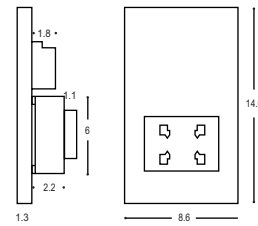

Shaver Socket

81.0008.12	Polished Chrome
81.0008.32	Polished Brass
81.0008.34	Brushed Nickel
81.0008.35	Antique Brass
81.0008.37	Bronze
81.0008.38	Stainless Steel
81.0008.57	White