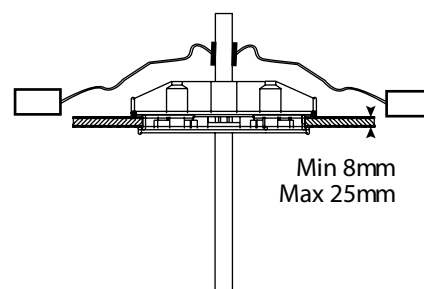

Vertical Drop

A ceiling plate for suspending Altima's single or double track vertically.

A stylish alternative to conventional track, particularly where there are low or high ceilings. Offers the designer greater flexibility to get more lighting within a confined area.

Any length of track up to 3m may be used. Powerfeeds required.

Important: minimum ceiling void required - 140mm.

Single Plate

LV.VD1.0010.18	Satin Silver	
LV.VD1.0010.50	Black	
LV.VD1.0010.57	White	

Double Plate

LV.VD2.0010.18	Satin Silver	
LV.VD2.0010.50	Black	
LV.VD2.0010.57	White	

Tracks to be ordered separately

Technical Data

Finish	_____ painted _____
Material	_____ plastic _____
Mounting	_____ see instruction sheet _____

115 mm