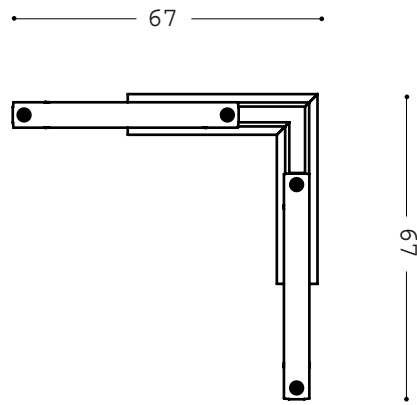

Rigid Corner Coupler

C.1/SfB | | (63) | Xy | |

Rigid Corner Coupler: Mechanical and Power 12V 300VA

A slim, rigid, right angle corner coupler available as a mechanical link or with electrical connection.

Sections of track fed by separate transformers should not be electrically linked.

Mechanical

LV.CRA0.13	Silver
LV.CRA0.50	Black
LV.CRA0.57	White

Power 12V 300VA

LV.CRA1.13	Silver
LV.CRA1.50	Black
LV.CRA1.57	White