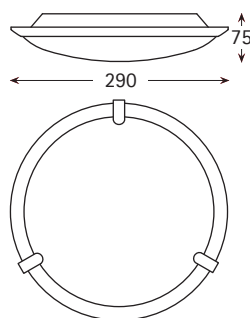

**Frisbee Midi**

16w 2D

2 x 9w Compact Fluorescent

This slender and elegant luminaire is ideal for both ceilings and walls.

|            |              |  |                |
|------------|--------------|--|----------------|
| 11.F371.12 | Chrome       |  | 16w 2D         |
| 11.F371.13 | Satin Silver |  | Switch Start   |
| 11.F371.32 | Brass        |  | Low Loss       |
| 11.F371.57 | White        |  |                |
| 11.F391.12 | Chrome       |  | 16w 2D         |
| 11.F391.13 | Satin Silver |  | High Frequency |
| 11.F391.32 | Brass        |  | Low Loss       |
| 11.F391.57 | White        |  |                |
| 11.F375.12 | Chrome       |  | 2x 9w TC-S     |
| 11.F375.13 | Satin Silver |  | High Frequency |
| 11.F375.32 | Brass        |  |                |
| 11.F375.57 | White        |  |                |

**Technical details**

|              |                            |
|--------------|----------------------------|
| mounting     | ceiling or wall            |
| lamp wattage | 16w or 2 x 9w              |
| lamp         | 2D or TC-S                 |
| safety       | EN 60.598                  |
| ballast      | high frequency or low loss |
| approvals    | CE                         |