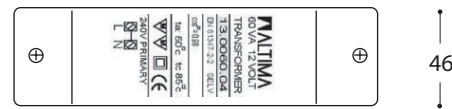

Transformer

Slim Transformer 60w 12v 240v

This very slim transformer is specially suitable for installation within furniture and ceiling voids.

13.0060.04

Technical Data

Input	240v
Output	20 - 60w
Features	soft start - prolongs lamp life
Dimming	trailing edge
Cutout	52mm
Safety	short circuit protection
	thermal overload protection
	max ambient temperature 45°C
	max housing temperature 80°C
Terminals	screw
Approvals	