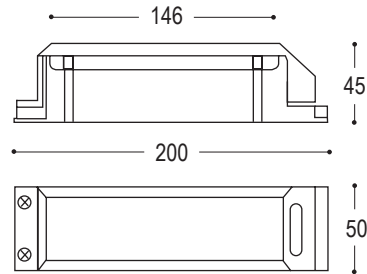

Transformer

Transformer 200w 12v 240v

A SELV Safety Electronic transformer.
 Silent operation for use with trailing edge dimmers.

13.0214.50	200w
13.0214.57	200w
13.0154.50	150w

Technical Data

Input	240v
Output	50 - 200w
Features	soft start - prolongs lamp life
Dimming	trailing edge
Cutout	68mm
Safety	short circuit protection
	safety overload protection
	no load protection
	max ambient temperature 50°C
	max housing temperature 75°C
Terminals	12V one set Approvals
	CE □ ▽