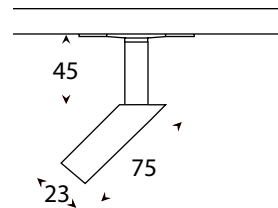

**Laser Ministar** 20W Capsule Ministar

This discrete bullet-shaped spotlight shoots out a pinpoint beam of light particularly useful for highlighting objects.

The special reflector capsule lamp is located deep within the fitting, so that it is invisible from most angles.

- LV.L800.13 Satin Silver
- LV.L800.50 Black
- LV.L800.57 White

**Laser Surface Ceiling Plate** 20W Capsule Ministar

- LV.L840.13 Satin Silver
- LV.L840.50 Black
- LV.L840.57 White

**Laser Ceiling Plate** 20W Capsule Ministar