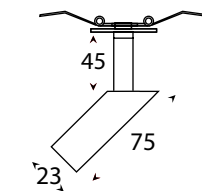

Laser Ceiling Plate 20W Capsule Ministar

- LV.L841.13 Satin Silver
- LV.L841.50 Black
- LV.L841.57 White

Technical Data

Finish	Painted
Material	Aluminium
Lamp Wattage	20W
Lamp	Capsule Ministar
Lampholder	G4
Approvals