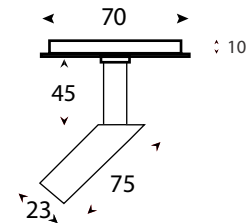

**Laser Ministar** 20W Capsule Ministar

This discrete bullet-shaped spotlight shoots out a pinpoint beam of light particularly useful for highlighting objects.

The special reflector capsule lamp is located deep within the fitting, so that it is invisible from most angles.

- LV.L800.13 Satin Silver
- LV.L800.50 Black
- LV.L800.57 White

**Laser Surface Ceiling Plate** 20W Capsule Ministar

- LV.L840.13 Satin Silver
- LV.L840.50 Black
- LV.L840.57 White

**Laser Ceiling Plate** 20W Capsule Ministar

- LV.L841.13 Satin Silver
- LV.L841.50 Black
- LV.L841.57 White

**Technical Data**

Finish	Painted
Material	Aluminium
Lamp Wattage	20W
Lamp	Capsule Ministar
Lampholder	G4
Approvals	