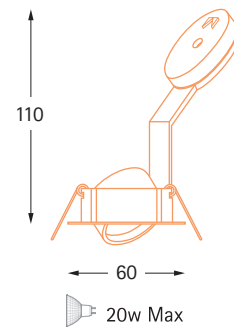

53mm

**Polo 35 - Pivot**

20w MR11

A versatile low voltage pivot
downlight.

LV.4410.12	Chrome
LV.4410.18	Satin Silver
LV.4410.32	Brass
LV.4410.50	Black
LV.4410.57	White
LV.4410.89	Matt Gold

**Emergency**

For information on our emergency LV Split
Packs see pages **9C1-9C2**.

Transformers

For information on our range of transformers
see pages **1C1-1C9**.

Dimming

For information on dimming please see our
Dimmer Pack details on pages **11F1-11F2**.

Technical Data

painted	die cast
cutout	53mm
lamp wattage	20w
lamp	MR11
lampholder	GU4
protection	IP23
approvals	