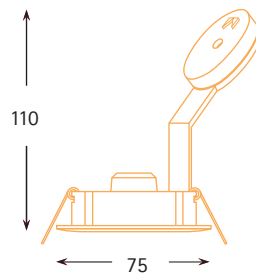

Polo 50 - Fixed

20-50w MR16

A versatile low voltage fixed downlight.

- LV.4401.12 Chrome
- LV.4401.18 Satin Silver
- LV.4401.32 Brass
- LV.4401.50 Black
- LV.4401.57 White
- LV.4401.89 Matt Gold

Emergency

Technical Data

finished	die cast
cutout	59mm
lamp wattage	50w
lamp	MR16
lampholder	GX5.3
protection	IP23
approvals	

Light intensity diagrams