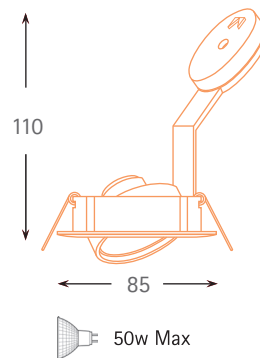

**Polo 50 - Pivot**

20-50w MR16

A versatile low voltage pivot downlight.

- LV.4400.12 Chrome
- LV.4400.18 Satin Silver
- LV.4400.32 Brass
- LV.4400.50 Black
- LV.4400.57 White
- LV.4400.89 Matt Gold

**Emergency**

**Technical Data**

finished	die cast
cutout	75mm
lamp wattage	50w
lamp	MR16
lampholder	GX5.3
protection	IP23
approvals	

**Light intensity diagrams**