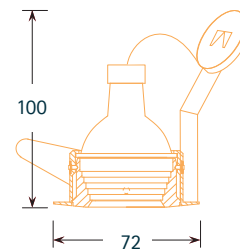

64mm

IP65

**Aquaray 2**

20- 50w MR16

A fixed downlight with a clear front glass sealed to IP65 making it ideal for humid environments such as exterior soffits, showers and bathrooms.

<b>LV.6502.12</b>	Chrome
<b>LV.6502.18</b>	Satin Silver
<b>LV.6502.57</b>	White

**Emergency**

For information on our emergency LV Split Packs see pages **9C1-9C2**.

**Transformers**

For information on our range of transformers see pages **1C1-1C9**.

**Dimming**

For information on dimming please see our Dimmer Pack details on pages **11F1-11F2**.

 50w Max
**Technical Data**

anodised	die cast
cutout	64mm
lamp wattage	50w
lamp	MR16
lampholder	GX5.3
protection	IP65
approvals	