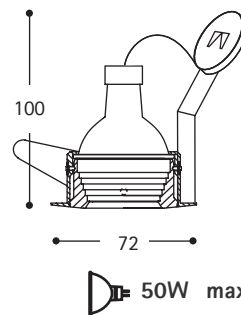

Lana 2 - Fixed

Lana 2 - Fixed 12V 20 - 50W MR16

A high performance fixed downlight with the lamp set high in deep glare reducing baffle to enable controlled lighting with maximum comfort.

The lamp supplied gives excellent colour rendering.

Transformers

For information on Altima range of transformers see section 10A.

Dimming

For information on Dimmer Packs see section 11D.

Technical Data

Anodised	die-cast
Cutout	62mm 67mm
Lamp Wattage	50W
Lamp	12V MR16
Lamp Holder	GX5.3
Protection	IP23
Approvals	