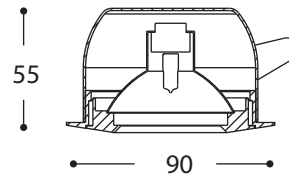

Lana 4 CT - Fixed

Lana 4 CT - Fixed

12V 20 - 35W Capsule

A fixed downlight suitable for installation in low ceiling voids requiring only 60mm clearance depth.

- 12.0080.18 Satin Silver
- 12.0080.50 Black
- 12.0080.57 White

**Transformers**

For information on Altima range of transformers see pages 10A6 - 10A7.

**Dimming**

For information on Dimmer Packs see section 11D.

Technical Data

Material	aluminium
Cutout	80mm
Lamp Wattage	20 - 35W
Lamp	12V capsule
Lamp Holder	G4/ GY6.35
Protection	IP23
Approvals	