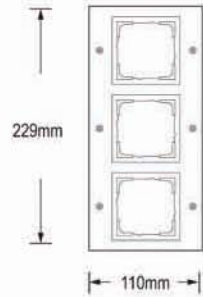

## 2-gang Outdoor Grids

Manufactured from Thermoplastic:  
waterproof, shatter proof and UV- resistant.

LSG.0212.66 Matt White  
LSG.0212.67 Anthracite  
LSG.0212.65 Satin Silver