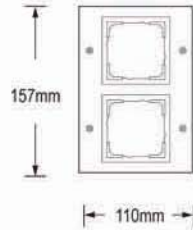

## 2-gang Outdoor Grids

Manufactured from Thermoplastic:  
waterproof, shatter proof and UV- resistant.

LSG.0212.66 Matt White  
LSG.0212.67 Anthracite  
LSG.0212.65 Satin Silver