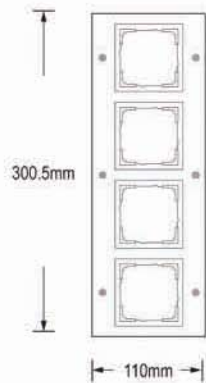

4-gang Outdoor Grids

Manufactured from Thermoplastic:
waterproof, shatter proof and UV- resistant.

LSG.0214.66 Matt White
LSG.0214.67 Anthracite
LSG.0214.65 Satin Silver