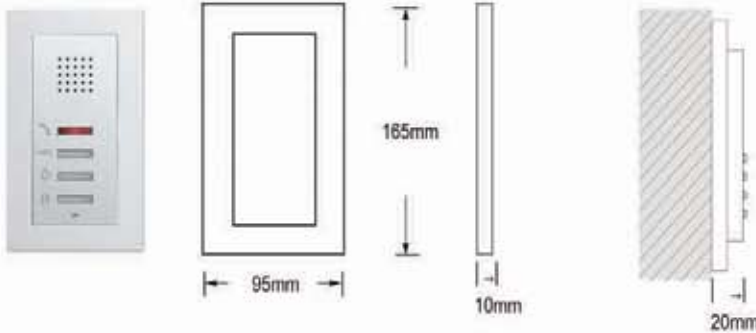

Internal - Door Entry Components

Indoor Station

Hands free, Surface-Mounted

- LSG.1250.27 Matt White
- LSG.1250.28 Anthracite
- LSG.1250.26 Satin Silver

Frame options for LSG.1250

Surface-Mounted

- LSG.1002.09 Terracotta
- LSG.1002.10 Chrome
- LSG.1002.11 Wenge Wood
- LSG.1002.12 White Glass
- LSG.1002.17 Aluminium
- LSG.1002.18 Glass
- LSG.1002.19 Brass

TFT Camera - Colour Display

For use use in flush-mounted door station

- LSG.1286.27 Matt White
- LSG.1286.28 Anthracite
- LSG.1286.26 Satin Silver

Hands free Speaker and 6-way Switch

Suitable for use in flush-mounted Home Station

- LSG.1280.27 Matt White
- LSG.1280.28 Anthracite
- LSG.1280.26 Satin Silver

Single push Switch

For use use in flush-mounted home station

- LSG.1283.00

3-gang push Switch

For use use in flush-mounted home station