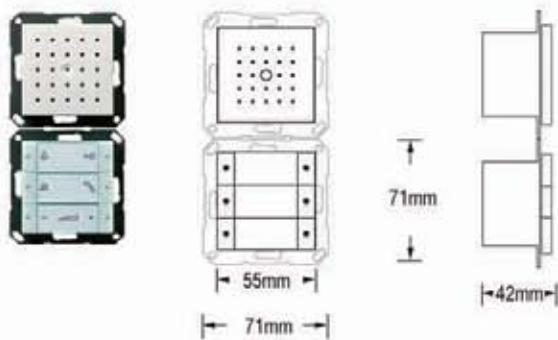

Internal - Door Entry Components

Indoor Station

Hands free, Surface-Mounted

- LSG.1250.27 Matt White
- LSG.1250.28 Anthracite
- LSG.1250.26 Satin Silver

Frame options for LSG.1250

Surface-Mounted

- LSG.1002.09 Terracotta
- LSG.1002.10 Chrome
- LSG.1002.11 Wenge Wood
- LSG.1002.12 White Glass
- LSG.1002.17 Aluminium
- LSG.1002.18 Glass
- LSG.1002.19 Brass

TFT Camera - Colour Display

For use use in flush-mounted door station

- LSG.1286.27 Matt White
- LSG.1286.28 Anthracite
- LSG.1286.26 Satin Silver

Hands free Speaker and 6-way Switch

Suitable for use in flush-mounted Home Station

- LSG.1280.27 Matt White
- LSG.1280.28 Anthracite
- LSG.1280.26 Satin Silver

Single push Switch

For use use in flush-mounted home station

- LSG.1283.00

3-gang push Switch

For use use in flush-mounted home station