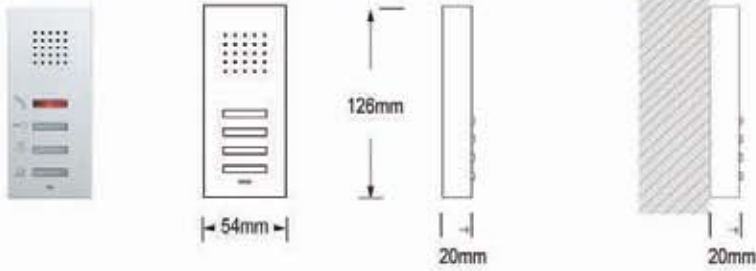

Internal - Door Entry Components

Indoor Station

Hands free, Surface-Mounted

- LSG.1250.27 Matt White
- LSG.1250.28 Anthracite
- LSG.1250.26 Satin Silver

Frame options for LSG.1250

Surface-Mounted

- LSG.1002.09 Terracotta
- LSG.1002.10 Chrome
- LSG.1002.11 Wenge Wood
- LSG.1002.12 White Glass
- LSG.1002.17 Aluminium
- LSG.1002.18 Glass
- LSG.1002.19 Brass

TFT Camera - Colour Display

For use use in flush-mounted door station

- LSG.1286.27 Matt White
- LSG.1286.28 Anthracite
- LSG.1286.26 Satin Silver

Hands free Speaker and 6-way Switch

Suitable for use in flush-mounted Home Station

- LSG.1280.27 Matt White
- LSG.1280.28 Anthracite
- LSG.1280.26 Satin Silver

Single push Switch

For use use in flush-mounted home station

- LSG.1283.00

3-gang push Switch

For use use in flush-mounted home station