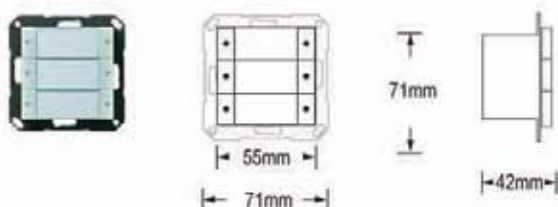

Internal - Door Entry Components

Indoor Station

Hands free, Surface-Mounted

- LSG.1250.27 Matt White
- LSG.1250.28 Anthracite
- LSG.1250.26 Satin Silver

Frame options for LSG.1250

Surface-Mounted

- LSG.1002.09 Terracotta
- LSG.1002.10 Chrome
- LSG.1002.11 Wenge Wood
- LSG.1002.12 White Glass
- LSG.1002.17 Aluminium
- LSG.1002.18 Glass
- LSG.1002.19 Brass

TFT Camera - Colour Display

For use use in flush-mounted door station

- LSG.1286.27 Matt White
- LSG.1286.28 Anthracite
- LSG.1286.26 Satin Silver

Hands free Speaker and 6-way Switch

Suitable for use in flush-mounted Home Station

- LSG.1280.27 Matt White
- LSG.1280.28 Anthracite
- LSG.1280.26 Satin Silver

Single push Switch

For use use in flush-mounted home station

- LSG.1283.00

3-gang push Switch

For use use in flush-mounted home station