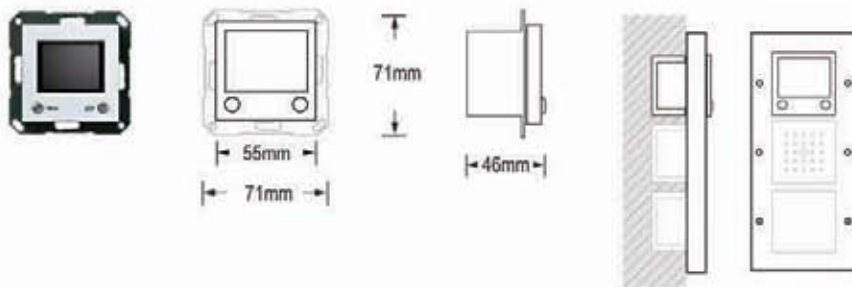

Internal - Door Entry Components

Indoor Station

Hands free, Surface-Mounted

- LSG.1250.27 Matt White
- LSG.1250.28 Anthracite
- LSG.1250.26 Satin Silver

Frame options for LSG.1250

Surface-Mounted

- LSG.1002.09 Terracotta
- LSG.1002.10 Chrome
- LSG.1002.11 Wenge Wood
- LSG.1002.12 White Glass
- LSG.1002.17 Aluminium
- LSG.1002.18 Glass
- LSG.1002.19 Brass

TFT Camera - Colour Display

For use use in flush-mounted door station

- LSG.1286.27 Matt White
- LSG.1286.28 Anthracite
- LSG.1286.26 Satin Silver

Hands free Speaker and 6-way Switch

Suitable for use in flush-mounted Home Station

- LSG.1280.27 Matt White
- LSG.1280.28 Anthracite
- LSG.1280.26 Satin Silver

Single push Switch

For use use in flush-mounted home station

- LSG.1283.00

3-gang push Switch

For use use in flush-mounted home station