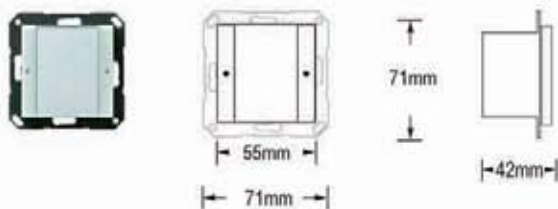

Internal - Door Entry Components

Indoor Station

Hands free, Surface-Mounted

- LSG.1250.27 Matt White
- LSG.1250.28 Anthracite
- LSG.1250.26 Satin Silver

Frame options for LSG.1250

Surface-Mounted

- LSG.1002.09 Terracotta
- LSG.1002.10 Chrome
- LSG.1002.11 Wenge Wood
- LSG.1002.12 White Glass
- LSG.1002.17 Aluminium
- LSG.1002.18 Glass
- LSG.1002.19 Brass

TFT Camera - Colour Display

For use use in flush-mounted door station

- LSG.1286.27 Matt White
- LSG.1286.28 Anthracite
- LSG.1286.26 Satin Silver

Hands free Speaker and 6-way Switch

Suitable for use in flush-mounted Home Station

- LSG.1280.27 Matt White
- LSG.1280.28 Anthracite
- LSG.1280.26 Satin Silver

Single push Switch

For use use in flush-mounted home station

- LSG.1283.00

3-gang push Switch

For use use in flush-mounted home station