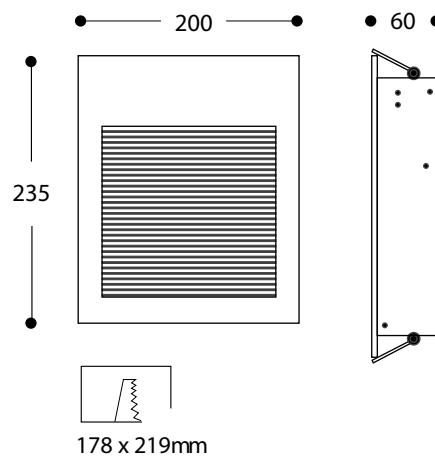

Louvre 18W Compact Fluorescent

Rectangular inset wall light, made of steel and aluminium incorporating an energy saving lamp.

- 16.1801.18 Satin Silver
- 16.1801.57 White

Technical Data

Finish	_____ painted _____
Material	_____ aluminium _____
Cutout	_____ 178 x 219mm _____
Lamp	_____ TC-D 18W _____
Protection	_____ IP20 _____
Approvals	_____ CE V _____