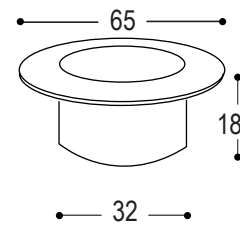

LED

Circular Wall/ Floor Interior LED IP43 350mA 1W LED

Wall/ Floor LED with a circular cover.
Suitable for exterior applications.
Cool to touch surface temperature.

Supplied with stainless steel screws.

- 14.4004.54 Blue
- 14.4004.57 White

32 mm

LED power supplies are installed remotely and must be ordered separately.

For more information see pages 5C1.

Technical Data

Material	stainless steel
Cutout	32mm
Wattage	350mA
Lamp Wattage	1W
Lamp	LED
Protection	IP43
Approvals	