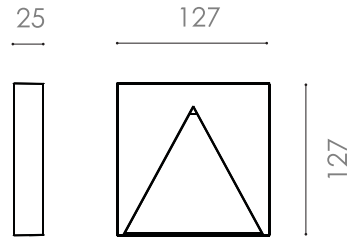

**Path Light LED** **LED**

A surface mounted path light using 3W LED.

- 14.8080.18 Silver
- 14.8080.50 Black
- 14.8080.57 White

**Technical Data**

Material	die-cast aluminium
Lamp wattage	3W
Lamp	LED
Protection	IP65
Approvals	