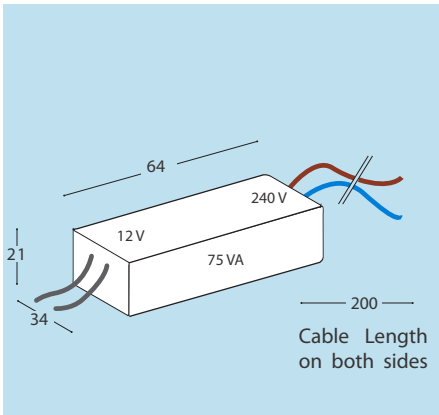

Slim Transformers

12v Slim Transformer 240v 75VA

A SELV Safety Electronic transformer. Silent operation for use with leading or trailing edge dimmers.

13.0074.04 75 VA

12v Slim Transformer 240v 105VA

A SELV Safety Electronic transformer. Silent operation for use with leading or trailing edge dimmers.

13.1109.04 105 VA

Technical Data 75 VA	
Input	240v
Output	12v
Features	Silent Circuit Thermal Protection
Dimming	trailing edge or leading edge
Cutout	35 mm
Safety	short circuit protection
	safety overload protection
	no load protection
	max ambient temperature 50°C
	max housing temperature 80°C
SELV	EN 61747 / 61047
Approvals	CE, DE, SELV, EN 61747, EN 61047, F, III

Technical Data 105 VA	
Input	240v
Output	12v
Features	Silent Circuit Thermal Protection
Dimming	trailing edge or leading edge
Cutout	40 mm
Safety	short circuit protection
	safety overload protection
	no load protection
	max ambient temperature 50°C
	max housing temperature 80°C
SELV	EN 61747 / 61047
Approvals	CE, DE, SELV, EN 61747, EN 61047, F, III