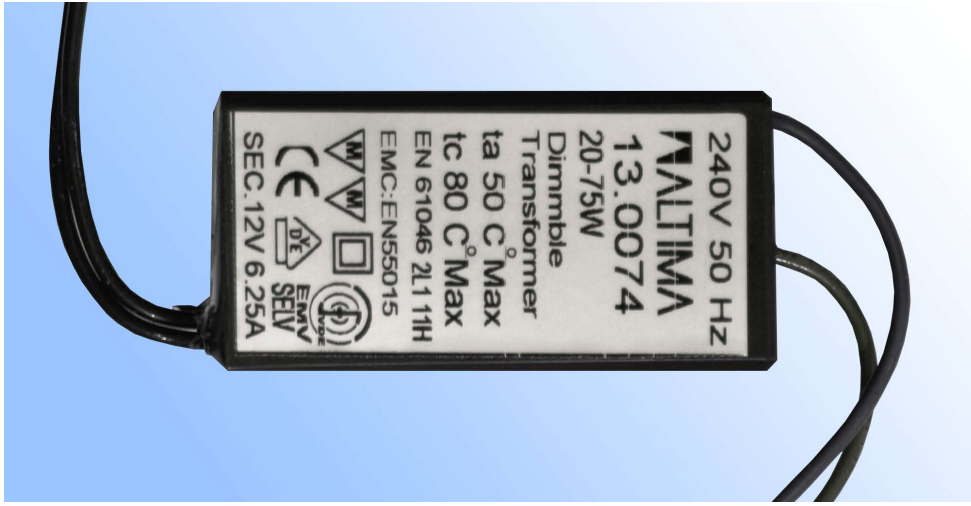

Slim Transformers

12v Slim Transformer 240v 75VA

A SELV Safety Electronic transformer. Silent operation for use with leading or trailing edge dimmers.

13.0074.04 75 VA

12v Slim Transformer 240v 105VA

A SELV Safety Electronic transformer. Silent operation for use with leading or trailing edge dimmers.

13.1109.04 105 VA

Technical Data 75 VA	
Input	240v
Output	12v
Features	Silent Circuit Thermal Protection
Dimming	trailing edge or leading edge
Cutout	35 mm
Safety	short circuit protection
	safety overload protection
	no load protection
	max ambient temperature 50°C
	max housing temperature 80°C
SELV	EN 61747 / 61047
Approvals	CE, DE, SELV, EN 61747, EN 61047, F, III

Technical Data 105 VA	
Input	240v
Output	12v
Features	Silent Circuit Thermal Protection
Dimming	trailing edge or leading edge
Cutout	40 mm
Safety	short circuit protection
	safety overload protection
	no load protection
	max ambient temperature 50°C
	max housing temperature 80°C
SELV	EN 61747 / 61047
Approvals	CE, DE, SELV, EN 61747, EN 61047, F, III