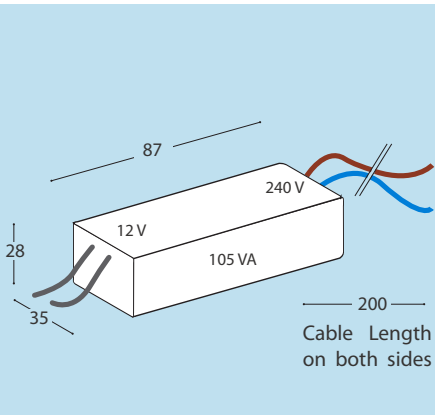

Slim Transformers

12v Slim Transformer 240v 75VA

A SELV Safety Electronic transformer. Silent operation for use with leading or trailing edge dimmers.

13.0074.04 75 VA

12v Slim Transformer 240v 105VA

A SELV Safety Electronic transformer. Silent operation for use with leading or trailing edge dimmers.

13.1109.04 105 VA

Technical Data 75 VA	
Input	240v
Output	12v
Features	Silent Circuit Thermal Protection
Dimming	trailing edge or leading edge
Cutout	35 mm
Safety	short circuit protection
	safety overload protection
	no load protection
	max ambient temperature 50°C
	max housing temperature 80°C
SELV	EN 61747 / 61047
Approvals	CE, DE, SELV, EN 61747, EN 61047, F, III

Technical Data 105 VA	
Input	240v
Output	12v
Features	Silent Circuit Thermal Protection
Dimming	trailing edge or leading edge
Cutout	40 mm
Safety	short circuit protection
	safety overload protection
	no load protection
	max ambient temperature 50°C
	max housing temperature 80°C
SELV	EN 61747 / 61047
Approvals	CE, DE, SELV, EN 61747, EN 61047, F, III