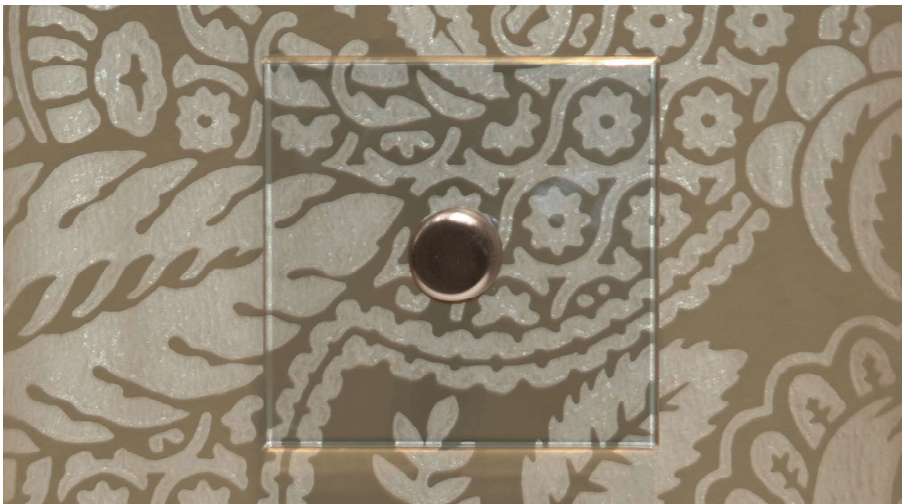

Perspex Rotary Dimmer

Wafer Perspex Rotary Dimmer, Power Socket and Light Switch

The Perspex switches are supplied with a 0.5mm aluminium plate onto which the wall paper can be fixed, or painted. If there are other types required please ask us.

Wallpaper credit: Farrow & Ball.

81.3601.03

81.3602.03

81.3623.03

81.3624.03

81.3644.03

81.3646.03

81.0041.03