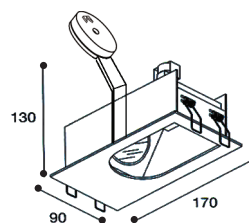

Tetra 4

Tetra 4 12v 20 - 50w MR16

A square adjustable downlight with a concealed lamp position.

LV.4801.18 Satin Silver
LV.4801.57 White

Tetra Asymmetrical
LV.4803.18 Satin Silver
LV.4803.57 White

Emergency

Technical Data Tetra 4	
Material	die-cast
Cutout	87mm
Lamp Wattage	50w
Lamp	12v MR16
Lamp Holder	GX5.3
Protection	IP23
Approvals	

Tetra 4 Asymmetrical	
Material	die-cast
Cutout	75 x 160mm
Lamp Wattage	2 x 50w
Lamp	12v MR16
Lamp Holder	GX5.3
Protection	IP23
Approvals	