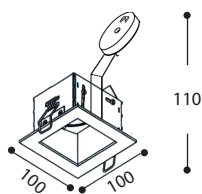

Tetra 4

Tetra 4 12v 20 - 50w MR16

A square adjustable downlight with a concealed lamp position.

LV.4801.18 Satin Silver
LV.4801.57 White

Tetra Asymmetrical
LV.4803.18 Satin Silver
LV.4803.57 White

Emergency

Technical Data Tetra 4	
Material	die-cast
Cutout	87mm
Lamp Wattage	50w
Lamp	12v MR16
Lamp Holder	GX5.3
Protection	IP23
Approvals	

Tetra 4 Asymmetrical	
Material	die-cast
Cutout	75 x 160mm
Lamp Wattage	2 x 50w
Lamp	12v MR16
Lamp Holder	GX5.3
Protection	IP23
Approvals	