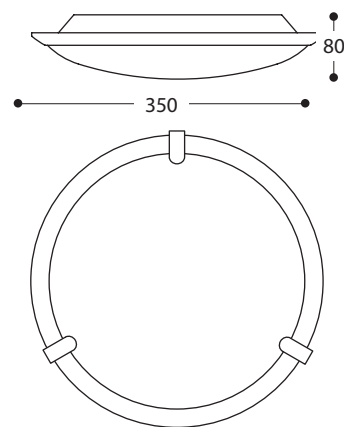

Frisbee Giant

28w 2D 38w 2D

2 x 18w Compact Fluorescent

This slender and elegant luminaire is ideal for both ceilings and walls.

Available with integral emergency 3 hour fully maintained options.

Also a 110v version can be supplied.

11.F421.12	Chrome		28W 2D Switch Start Low Loss
11.F421.13	Satin Silver		
11.F421.32	Brass		38W 2D Switch Start Low Loss
11.F421.34	Brushed Nickel		
11.F421.57	White		
11.F401.12	Chrome		
11.F401.13	Satin Silver		28w 2D High Frequency
11.F401.32	Brass		
11.F401.57	White		
11.F401.13PC	Silver Polycarb		
11.F401.57PC	White Polycarb		2 x 18W TC-L High Frequency
11.F425.13	Satin Silver		
11.F425.34	Brushed Nickel		
11.F425.57	White		
11.F415.12	Chrome		2 x 18W TC-L High Frequency
11.F415.13	Satin Silver		
11.F415.32	Brass		
11.F415.57	White		

Technical Data

Mounting	ceiling or wall
Lamp Wattage	28 / 38w or 2 x 18w
Lamp	2D or TC-L
Safety	EN 60.598
Ballast	high frequency, low loss
Protection	IP23
Approvals	CE 