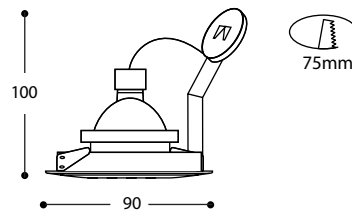

A directional downlight where the lamp set deeply in a glare reducing baffle to give a controlled beam with minimum spilled light. It is available as a standard version or 1 hour fire rated with intumescent seal.

- 12.4871.18 Silver
- 12.4871.50 Black
- 12.4871.57 White

1 Hour Fire Rated with integral collar and intumescent seal

- 12.4872.18 Silver
- 12.4872.50 Black
- 12.4872.57 White

Emergency

For information on Flexible Emergency Lighting Remote Power Packs see page 2L1.

Transformers

For information on Altima range of transformers see section 10A.

Dimming

For information on Dimmer Packs see section 11.

Technical Data

Material	aluminium
Cutout	75mm-4871 80mm-4872
Lamp Wattage	50W
Lamp	12V MR16
Lamp Holder	GX5.3
Protection	IP23
Approvals	

Light Intensity Diagrams