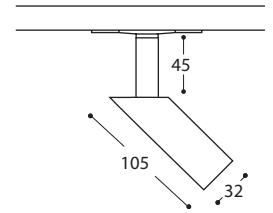

Laser LED Track Spot

32.L600.13	Silver
32.L600.50	Black
32.L600.57	White

Laser LED Recessed Spot Prewired with Driver

32.L610.13	Satin Silver
32.L610.50	Black
32.L610.57	White

Laser LED Surface Spot Prewired with Driver