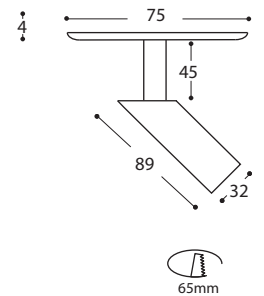

Laser LED Track Spot

32.L600.13	Silver
32.L600.50	Black
32.L600.57	White

Laser LED Recessed Spot Prewired with Driver

32.L610.13	Satin Silver
32.L610.50	Black
32.L610.57	White

Laser LED Surface Spot Prewired with Driver

14.8303.13	Satin Silver
14.8303.50	Black
14.8303.57	White

Laser LED Wall Mounted Prewired with Driver

14.8307.13	Silver
14.8307.50	Black
14.8307.57	White

Technical Data

Finish	Painted
Material	Alluminium
LED	6w LED, 600 Lumen, 3000 Kelvin
Track Transformer	24 v
Approvals	  

Optika LED Track Spot

32.OP12L.13	Silver
32.OP12L.50	Black
32.OP12L.57	White

Optika LED Recessed Spot Prewired with Driver

32.OP14L.13	Silver
32.OP14L.50	Black
32.OP14L.57	White

Dimmable LED

32.OP14LD.13	Silver
32.OP14LD.50	Black
32.OP14LD.57	White