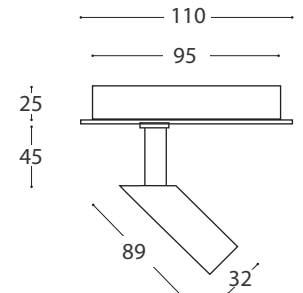

Laser LED Track Spot

32.L600.13	Silver
32.L600.50	Black
32.L600.57	White

Laser LED Recessed Spot Prewired with Driver

32.L610.13	Satin Silver
32.L610.50	Black
32.L610.57	White

Laser LED Surface Spot Prewired with Driver

14.8303.13	Satin Silver
14.8303.50	Black
14.8303.57	White

Laser LED Wall Mounted Prewired with Driver

14.8307.13	Silver
14.8307.50	Black
14.8307.57	White

Technical Data

Finish	Painted
Material	Alluminium
LED	6w LED, 600 Lumen, 3000 Kelvin
Track Transformer	24 v
Approvals	  

Optika LED Track Spot

32.OP12L.13	Silver
32.OP12L.50	Black
32.OP12L.57	White

Optika LED Recessed Spot Prewired with Driver

32.OP14L.13	Silver
32.OP14L.50	Black
32.OP14L.57	White

Dimmable LED

32.OP14LD.13	Silver
32.OP14LD.50	Black
32.OP14LD.57	White

*Please see page 2J2 for Control pack options

Technical Data

Finish	Painted
Material	Alluminium
LED	12w LED, 3000 Kelvin, 1000 Lumen
Track Transformer	24 v
Approvals	