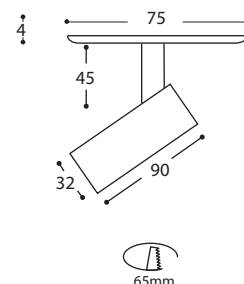

Optika LED Track Spot

32.OP12L.13	Silver
32.OP12L.50	Black
32.OP12L.57	White

Optika LED Recessed Spot Prewired with Driver

32.OP14L.13	Silver
32.OP14L.50	Black
32.OP14L.57	White

Dimmable LED

32.OP14LD.13	Silver
32.OP14LD.50	Black
32.OP14LD.57	White