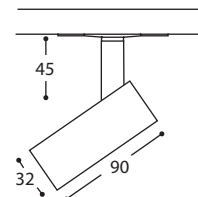

Optika LED Recessed Spot Prewired with Driver

32.OP14L.13	Silver
32.OP14L.50	Black
32.OP14L.57	White

Dimmable LED

32.OP14LD.13	Silver
32.OP14LD.50	Black
32.OP14LD.57	White