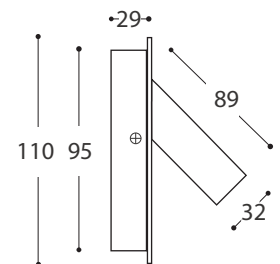

Laser LED Track Spot

32.L600.13	Silver
32.L600.50	Black
32.L600.57	White

Laser LED Recessed Spot Prewired with Driver

32.L610.13	Satin Silver
32.L610.50	Black
32.L610.57	White

Laser LED Surface Spot Prewired with Driver

14.8303.13	Satin Silver
14.8303.50	Black
14.8303.57	White

Laser LED Wall Mounted Prewired with Driver

14.8307.13	Silver
14.8307.50	Black
14.8307.57	White

Technical Data

Finish	Painted
Material	Alluminium
LED	6w LED, 600 Lumen, 3000 Kelvin
Track Transformer	24 v
Approvals	  

Optika LED Track Spot

32.OP12L.13	Silver
32.OP12L.50	Black
32.OP12L.57	White

Optika LED Recessed Spot Prewired with Driver

32.OP14L.13	Silver
32.OP14L.50	Black
32.OP14L.57	White

Dimmable LED

32.OP14LD.13	Silver
32.OP14LD.50	Black
32.OP14LD.57	White

*Please see page 2J2 for Control pack options

Technical Data

Finish	Painted
Material	Alluminium
LED	12w LED, 3000 Kelvin, 1000 Lumen
Track Transformer	24 v
Approvals	