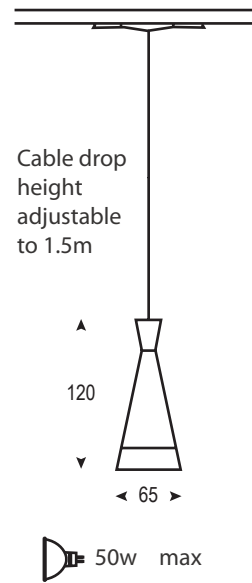

# Cornetto Pendant

Cornetto Pendant 12v 20 - 50w MR16

Stylish, cone shaped pendant.

Adjustable cable drop (max. 1.5m).

- |               |              |
|---------------|--------------|
| LVJ2P.0106.13 | Satin Silver |
| LVJ2P.0106.50 | Black        |
| LVJ2P.0106.57 | White        |

## Technical Data

Finish	_____ painted _____
Material	_____ die-cast _____
Lamp Wattage	_____ 20 - 50w _____
Lamp	_____ MR16 _____
Lampholder	_____ GX5.3 _____
Approvals	_____  _____