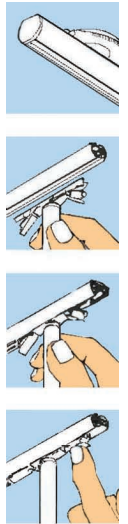

# Cornetto Pendant

Cornetto Pendant 12v 20 - 50w MR16

Stylish, cone shaped pendant.

Adjustable cable drop (max. 1.5m).

- |               |              |
|---------------|--------------|
| LVJ2P.0106.13 | Satin Silver |
| LVJ2P.0106.50 | Black        |
| LVJ2P.0106.57 | White        |

## Technical Data

Finish	_____ painted _____
Material	_____ die-cast _____
Lamp Wattage	_____ 20 - 50w _____
Lamp	_____ MR16 _____
Lampholder	_____ GX5.3 _____
Approvals	_____  _____