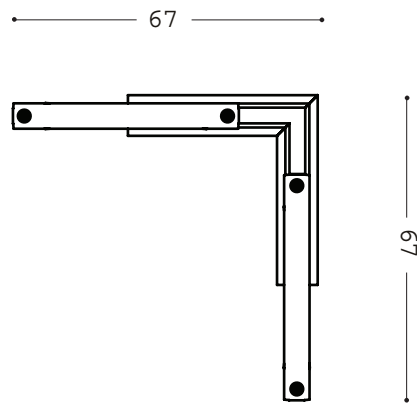

Rigid Corner Coupler

Rigid Corner Coupler: Mechanical and Power 12v 300VA

A slim, rigid, right angle corner coupler available as a mechanical link or with electrical connection.

Sections of track fed by separate transformers should not be electrically linked.

Mechanical

LV.CRA0.13	Silver
LV.CRA0.50	Black
LV.CRA0.57	White

Power 12V 300VA

LV.CRA1.13	Silver
LV.CRA1.50	Black
LV.CRA1.57	White

Technical Data

Finish	painting/ anodised
Material	extruded aluminum
Rating	12v 300VA
Approvals	    