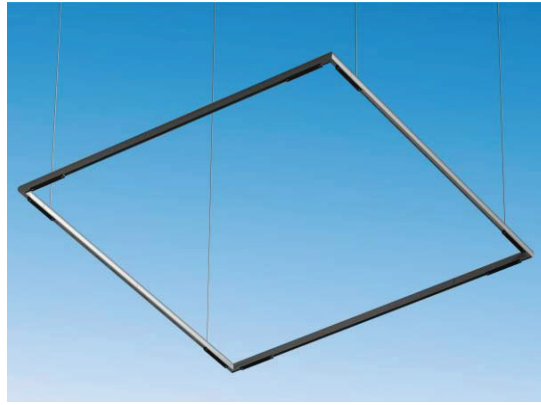

Rigid Corner Coupler

Rigid Corner Coupler: Mechanical and Power 12v 300VA

A slim, rigid, right angle corner coupler available as a mechanical link or with electrical connection.

Sections of track fed by separate transformers should not be electrically linked.