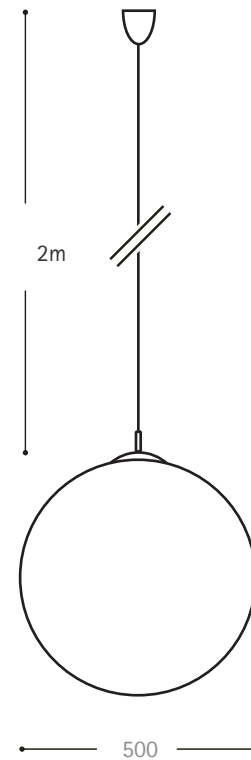

Globe 500

2x36w

TCL

A large bright white opal sphere pendant fitting using high efficiency compact fluorescent lamps with 15,000 hour lamp life.

High Frequency Ballast, giving diffuse light with good colour.

Part L Compliant.

15.1107.57

15.1108.57 Dimmable 1-10

We can supply special pendant lengths upon request with a klik ceiling rose for easy installation.

Technical Data

Finish	satin white / silver monks cap
Material	steel and polypropylene
	High Frequency Ballast
Lamp	2 x 36 W TCL
Protection	IP20
Control gear	High frequency
Approvals	CE 