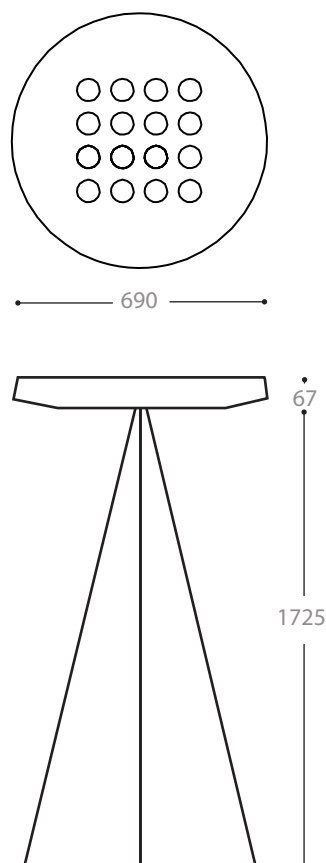

Technical Data

Finish	_____	_____
Material	_____	_____
Lamp Wattage	_____	_____
Lamp	_____	_____
Control Gear	_____	_____